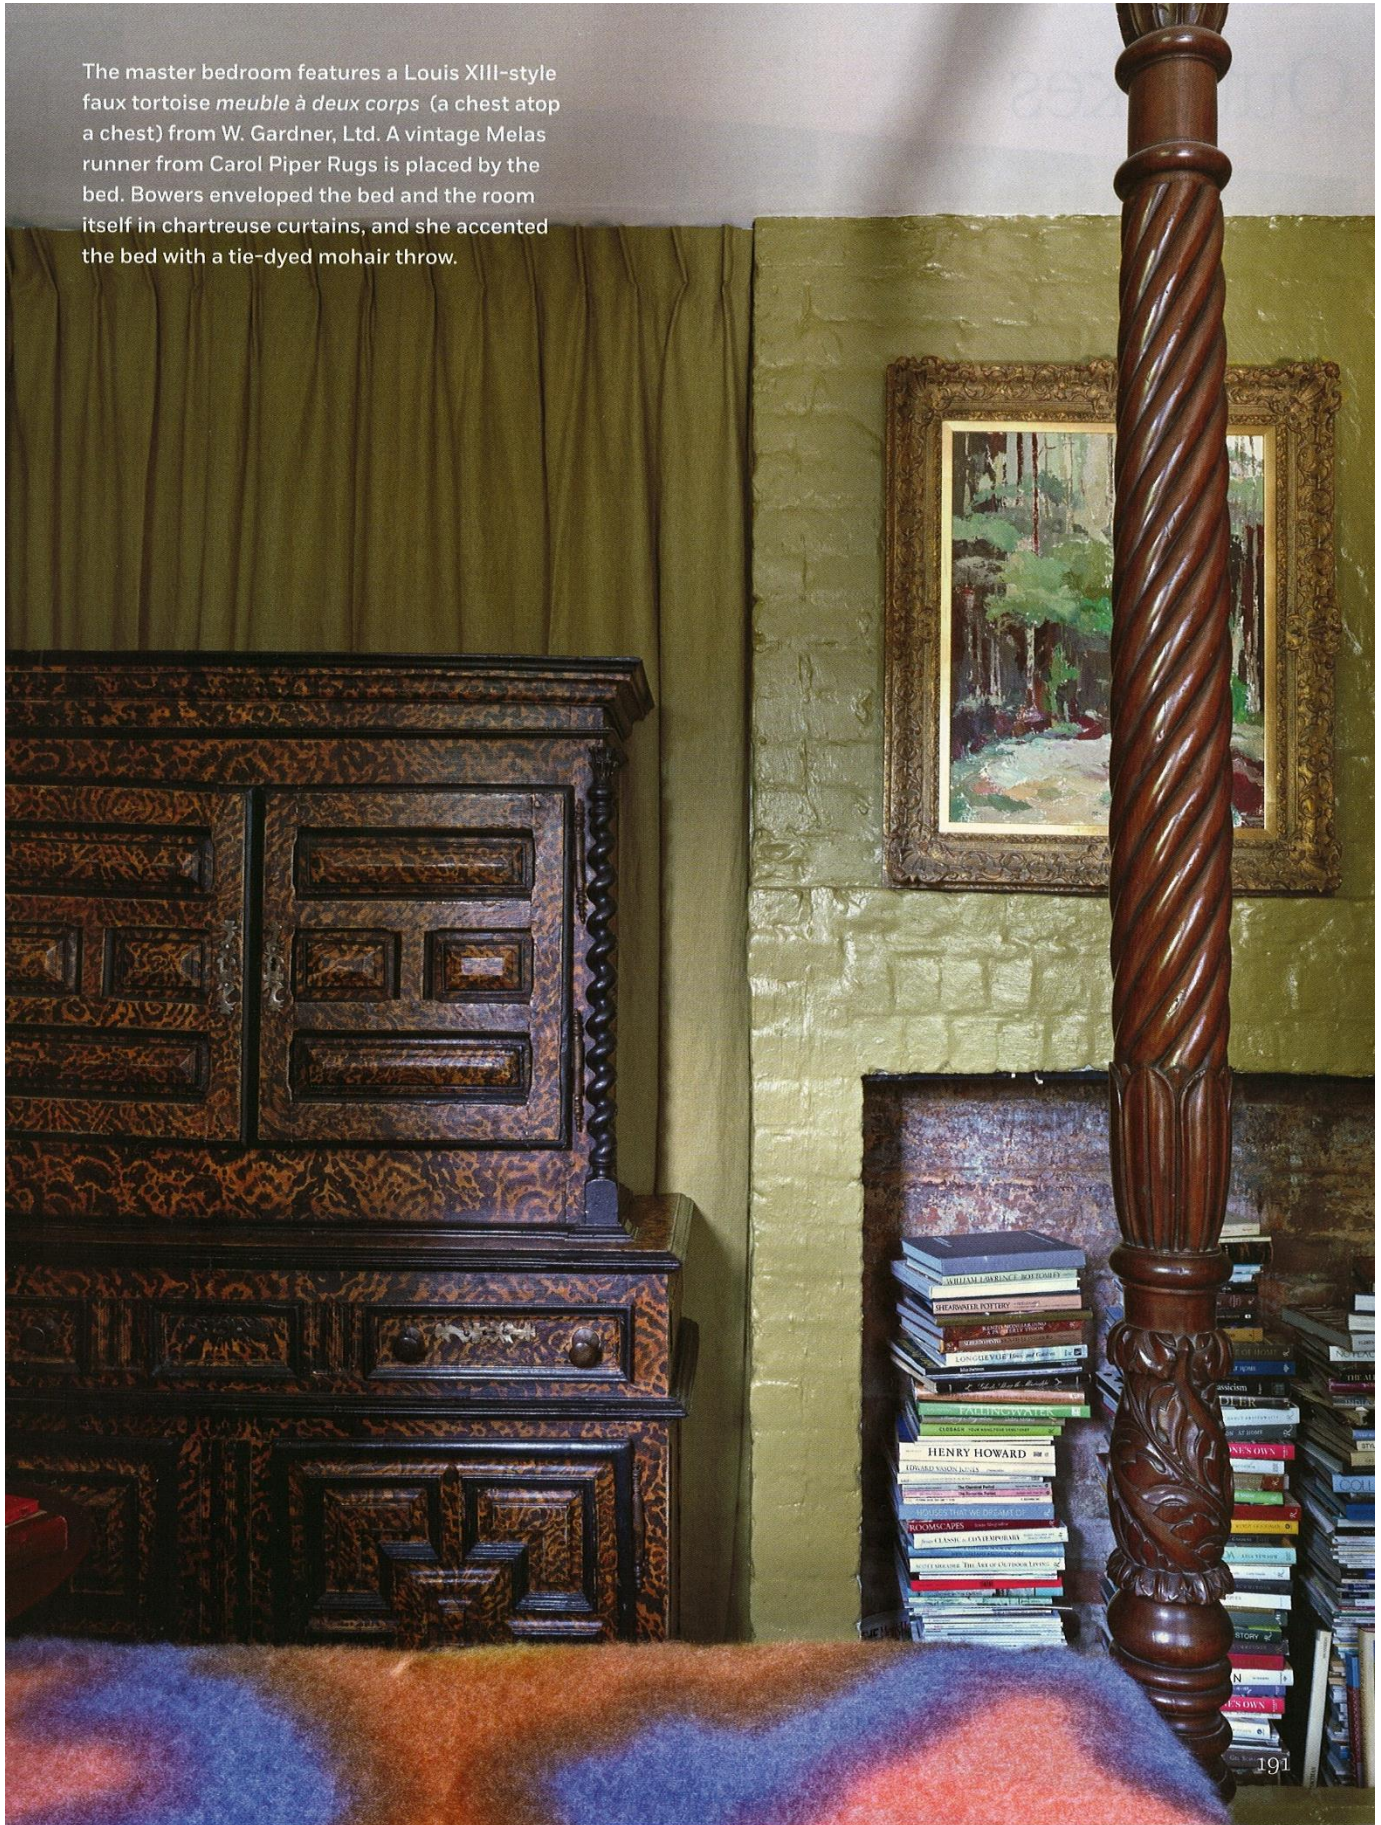

MILF U[®]

FALL 2022

The master bedroom features a Louis XIII-style faux tortoise *meuble à deux corps* (a chest atop a chest) from W. Gardner, Ltd. A vintage Melas runner from Carol Piper Rugs is placed by the bed. Bowers enveloped the bed and the room itself in chartreuse curtains, and she accented the bed with a tie-dyed mohair throw.

Shannon Bowers
Dallas, TX

Drapery Fabric:
5468– Flanders
Color Peridot