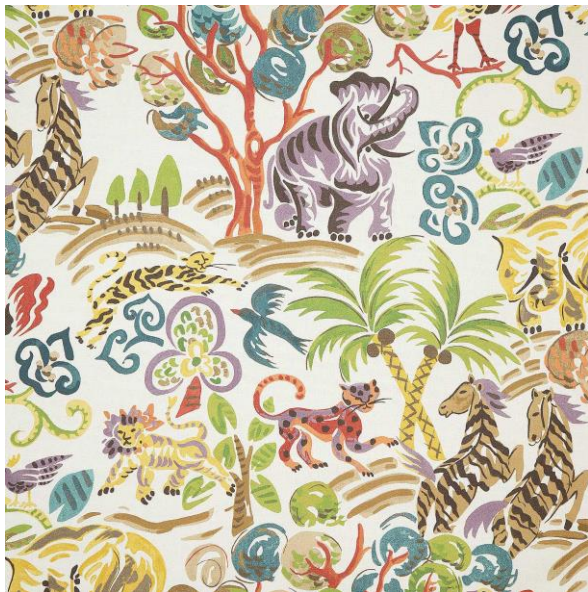

Wing Chairs
P6155-Jungle Love,
Color Multi